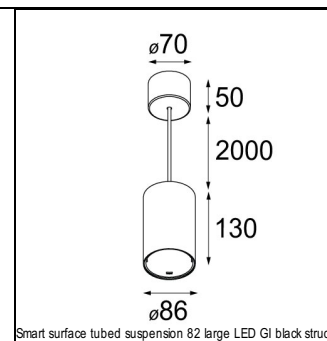

RECESSED-FRAME

12500230	RECESSED RING Ø70 H100

MASK

12500132	SMART MASK 82 2X BLACK STRUC
12500146	SMART MASK 82 2X GOLD
12500160	SMART MASK 82 2X WHITE STRUC

ACCESSORIES

SURFACE-BOX

12515132	SMART SURFACE BOX 82 1-10V/PUSHDIM GI FOR 2X LED GE BLACK STRUC