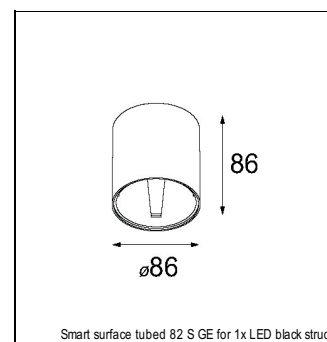

Art. Nr. 12441332

SPECIFICATIONS

Lamp	1x LED Array	
Gear / Transfo	LED gear not incl.	
Cut-out size	ø 70 h 60	
Weight	0.36kg	
Min. Distance	0.1 m	
IP	IP20	
Glow Wire Test	960°	
Source lifetime	50000 hrs	
CRI	90	
Power supply	350mA 17.8Vf	500mA 18.4Vf
Connected load	6.2W	9.2W
Lumen	581lm	730lm
Efficacy	94lm/W	79lm/W
UGR	15	16
Adjustability	Not Applicable	
Remark	! 3500K on request ! can be combined with Smart mask ! can be combined with Smart surface box & surface tubed (surface/suspension)	

RECESSED-FRAME

12500230	RECESSED RING Ø70 H100
----------	------------------------

MASK

12500132	SMART MASK 82 2X BLACK STRUC
12500146	SMART MASK 82 2X GOLD
12500160	SMART MASK 82 2X WHITE STRUC

ACCESSORIES