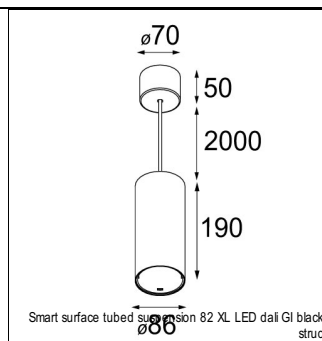

RECESSED-FRAME

12500230	RECESSED RING Ø70 H100

MASK

12500132	SMART MASK 82 2X BLACK STRUC
12500146	SMART MASK 82 2X GOLD
12500160	SMART MASK 82 2X WHITE STRUC

ACCESSORIES

SURFACE-BOX

12515132	SMART SURFACE BOX 82 1-10V/PUSHDIM GI FOR 2X LED GE BLACK STRUC