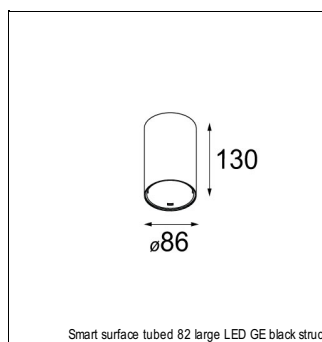

RECESSED-FRAME

12500230	RECESSED RING Ø70 H100

MASK

12500132	SMART MASK 82 2X BLACK STRUC
12500146	SMART MASK 82 2X GOLD
12500160	SMART MASK 82 2X WHITE STRUC

ACCESSORIES

SURFACE-BOX

12515132	SMART SURFACE BOX 82 1-10V/PUSHDIM GI FOR 2X LED GE BLACK STRUC