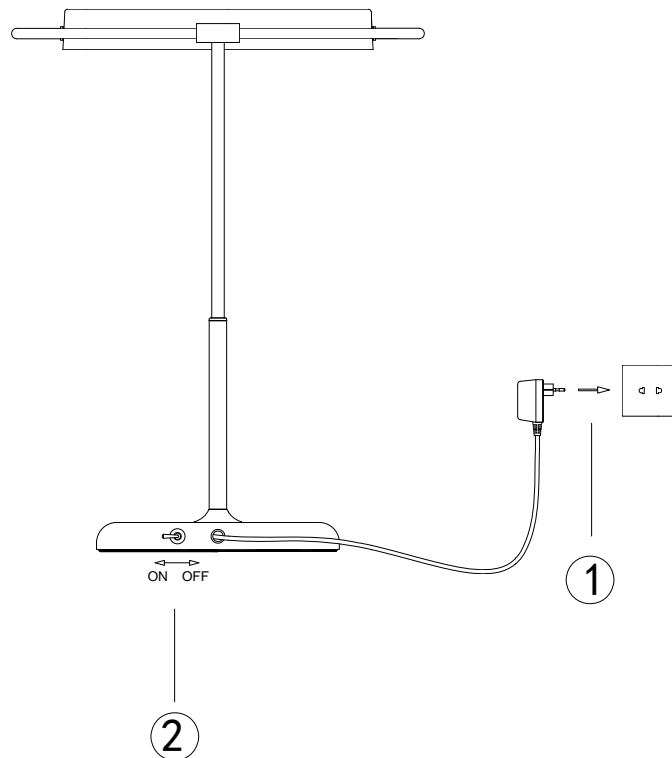

## INSTALLATION INSTRUCTIONS

SUK:29001

- This appliance is not intended for use by young children or infirm persons unless they have been adequately supervised by a responsible person to ensure that they can use the appliance safely. Young children should be supervised to ensure that they do not play with the appliance.
- If the supply cord is damaged, it must be replaced by the manufacturer, its service agent or similarly qualified persons in order to avoid a hazard.
- The bulb, lamp holder or shade may get hot when the lamp is operating, do not touch them to avoid a hazard.
- To prevent damage to the appliance do not use alkaline cleaning agents when cleaning. Use a soft cloth and a mild detergent. Always switch off before cleaning.
- Failure to maintain the lamp in a clean condition could lead to deterioration of the surface that could adversely affect the life of the appliance and possibly result in a hazardous situation