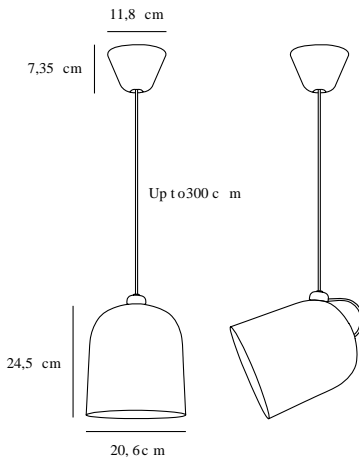

# ANGLE E27 | PENDANTS/SUSPENDED LIGHTING | BLACK

2020673003

Voltage (V): 230 Volt  
 IP degree if the fixture includes two types of IP degree: IP20  
 Maximum compatible bulb wattage (W): 60W  
 Class (Class I, Class II, Class III): Class 2 (Double isolated)  
 Lampholder type (eg, E27/E14, etc): E27  
 Dimmerable: Yes with compatible bulb

Color: Black  
 Height (cm): 31.5  
 Shade Diameter (cm): 20.6  
 EAN: 5704924003035  
 Item Number: 2020673003  
 Pcs Per Master Carton: 3

Sales Box Height (cm): 30.5  
 Sales Box Width(cm): 26  
 Sales Box Depth (cm): 26  
 Sales Box Volume m<sup>3</sup> : 0.0206  
 Net weight of the luminaire (kg): 1.2

Primary material: Metal  
 Secondary material: Plastic  
 Color of the cable: Black  
 Length of the cable (cm): 300

Angle is contemporary and exclusive lighting with an industrial look. The special feature of this lamp is the ability to determine the direction of the light via the magnet mounted on the cord. The lamp looks great in clusters of several units which are angled differently. It creates a gorgeous expression and adds a bit of ambience to any room. Designed by Maria Berntsen